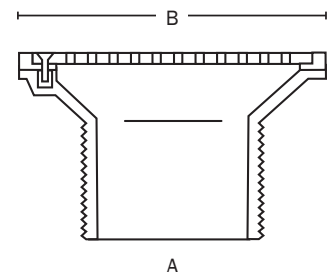

Option H
Hinged Strainer

Item No	Ring & Strainer	Dimensions		Pkg	Min Qty	Case Qty
		A	B			
ROUND RING AND STRAINER						
842-2LNR	Nickel bronze	2" MIP	4½"	B*	1	10
842-3LNR	Nickel bronze	3" MIP	5½"	B*	1	10
842-3LNRPK	Nickel bronze	3" MIP	5½"	C*	5	5
842-36LNR	Nickel bronze	3" MIP	6½"	B*	1	10
842-4LNR	Nickel bronze	4" MIP	6½"	B*	1	10
842-2LSR	304 stainless	2" MIP	4½"	B*	1	10
842-3LSR	304 stainless	3" MIP	5½"	B*	1	10
842-36LSR	304 stainless	3" MIP	6½"	B*	1	10
842-4LSR	304 stainless	4" MIP	6½"	B*	1	10
842-2Li	Cast iron	2" MIP	5"	B*	1	5
842-3Li	Cast iron	3" MIP	6½"	B*	1	5
842-36Li	Cast iron	3" MIP	6⅝"	B*	1	5
842-4Li	Cast iron	4" MIP	6⅝"	B*	1	5
842-2LP	Gray ABS	2" MIP	4⅜"	B*	1	10
842-3LP	Gray ABS	3" MIP	5½"	B*	1	10
842-36LP	Gray ABS	3" MIP	6½"	B*	1	10
842-4LP	Gray ABS	4" MIP	6½"	B*	1	10
SQUARE RING AND STRAINER						
842-2LNQ	Nickel bronze	2" MIP	4½"	B*	1	5
842-3LNQ	Nickel bronze	3" MIP	5⅞"	B*	1	5
842-36LNQ	Nickel bronze	3" MIP	7"	B*	1	5
842-4LNQ	Nickel bronze	4" MIP	7"	B*	1	5
842-2LSQ	304 stainless	2" MIP	4½"	B*	1	5
842-3LSQ	304 stainless	3" MIP	5⅞"	B*	1	5
842-36LSQ	304 stainless	3" MIP	7"	B*	1	5
842-4LSQ	304 stainless	4" MIP	7"	B*	1	5
ACCESSORIES						
863-FA	Round aluminum condensate funnel with screws			B*	1	5
863-FN	Round nickel bronze condensate funnel with screws			B*	1	5
863-FNO	Oval nickel bronze condensate funnel with screws			B*	1	5
832-UM	4⅜" diameter debris basket (for use with 842-4_ models only)			B*	1	1

842-3LNR

842-3LNQ

842-3Li

842-3LP

SUPPLY

DRAINAGE

SUPPORT

APPENDIX